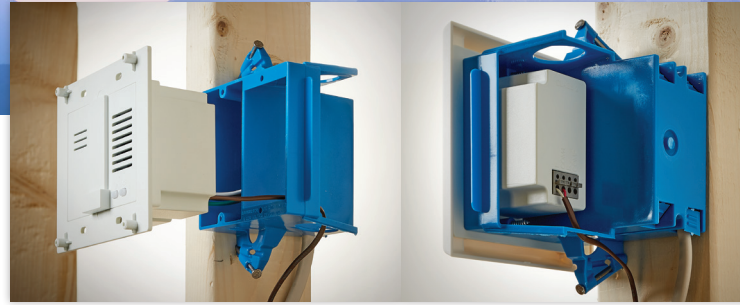

NuTone®

**Innovative
builder kits cut
installation time
by over 60%
vs. standard
builder kits.**

Line Voltage Doorbell Kits

No need for an external transformer with this innovative builder kit that significantly cuts installation time to under 5 minutes. The built-in transformer allows the chime to connect directly to 120V line voltage. A variety of pushbutton options, including a wireless, battery-free option, make this the most versatile doorbell kit on the market. The Line Voltage Doorbell Kit comes pre-loaded with the front and rear tones with wired pushbuttons and 8 different tones when paired with wireless pushbuttons. The electronic chime tones offer clean, loud sound quality that can be recognized from anywhere in the home. Choose from 5 kits with chime and pushbuttons included.

Installation takes under 5 minutes with chime connection directly to 120V – no external transformer required!

Wireless or wired pushbutton compatibility provides installation flexibility.

Pushbuttons

Model#	Lighted/ Unlighted	Finish
PB340K	Unlighted	Wireless Kinetic White
PB7LWHL	LED Lighted	White
PB41LSNL	LED Lighted	Satin Nickel (Escutcheon & Button)
PB41LBRL	LED Lighted	Oil-Rubbed Bronze (Escutcheon & Button)

BKL340LWH

Includes wired chime with two pre-set tones, one white rectangular pushbutton with LED light.

BKL342LWH

Includes wired chime with two pre-set tones, two white rectangular pushbuttons with LED light.

BKL340KWH

Includes wired chime and wireless white kinetic pushbutton. Pushbutton is wireless and battery-free, and powered with kinetic energy when button is pressed. Compatible with eight selectable chime tones.