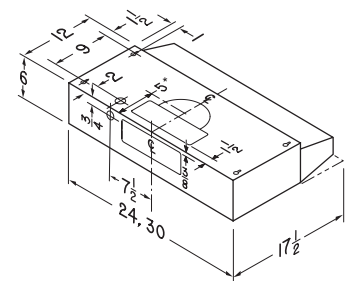

Venmar Ventilation ULC
550 Lemire Blvd
Drummondville (Quebec) J2C 7W9
1-877-896-1119

www.Broan-NuTone.ca

Specifications subject to change without notice.
©2020 Venmar Ventilation ULC