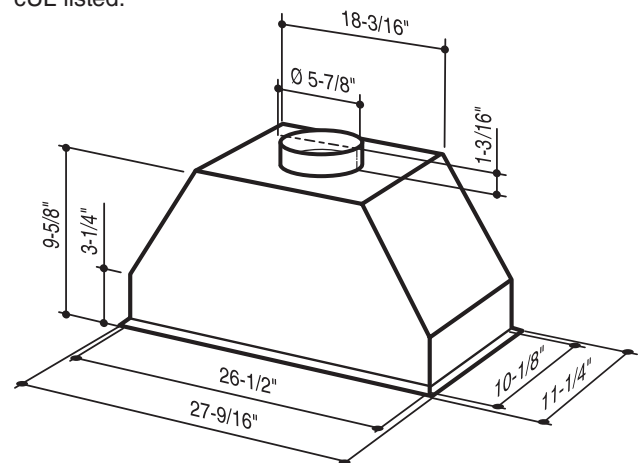

TYPICAL SPECIFICATION

Range hood shall be Broan Model RMP17004.

Unit shall be for indoor use only.

Unit shall be convertible between ducted (using a washable aluminum filter) and non-ducted (using a non-ducted filter).

Motor to be permanently lubricated.

Unit shall have multi-speed fan switch and separate light switch.

Bottom shall be fully enclosed.

Air delivery shall be no less than 400 CFM.

Unit shall be U.L. and cUL listed.