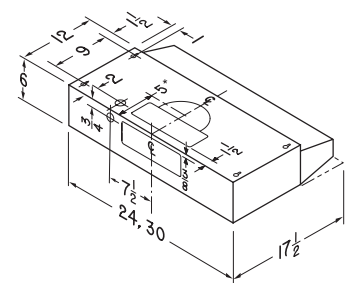

Venmar Ventilation ULC
550 Lemire Blvd
Drummondville (Quebec) J2C 7W9
1-877-896-1119

www.Broan-NuTone.ca

Specifications subject to change without notice.
©2020 Venmar Ventilation ULC