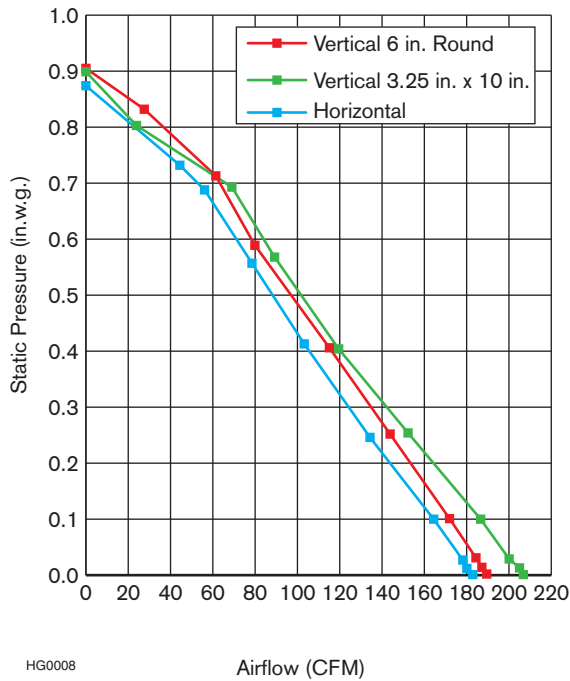

PERFORMANCE						
Duct Orientation	Size	Damper	Sones		CFM @ 0.1 Ps	
			Working Speed	High speed	Working Speed	High speed
Vertical	3¼-in. x 10-in.	Included	1.4	11.5	200	550
Vertical	6-in. round	Included	1.5	12	180	500
Horizontal	3¼-in. x 10-in.	Included	1.3	10.5	180	500

Airflow Performance at Working Speed