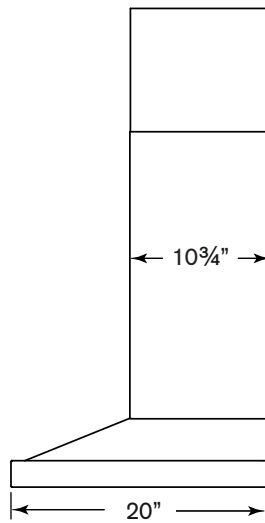

A sleek, low-profile design enhanced by a dazzling new finish. Create a signature look and focal point in any personalized kitchen with this stunning black stainless chimney hood.

FEATURES	
Control type	3-speed Capacitive Touch
Delay off	no
Filter Clean Reminder	yes
Heat Sentry™	no
ADA Capable	no
Lighting	2-level halogen (included)
Grease Filters	Micro Mesh (Qty. 2)
Installation Hardware	Included
ENERGY STAR®	no
Duct Size	Vertical 6" round or 3¼" x 10" Horizontal 3¼" x 10"
AC INPUT	
120V, 60 Hz - 4.8 AMPS	
OPTIONAL ACCESSORIES	
Flue extension for 10-ft ceilings	FXE54BLS
Non-duct kit	HRKMBLS
Non-duct filters	FILTERECM (Qty. 2)
Air flow reducer for 6" round adapter	ARP6
Air flow reducer for 3¼" x 10"	ARP310
MOUNTING HEIGHT	
24-in. to 30-in. from cooktop to bottom of hood	
LIMITED WARRANTY	
1-year See installation manual for full warranty text.	
FOR INDOOR USE ONLY	

SIZE	BLACK STAINLESS	GREASE FILTERS (replacement)
30-in.	EW5430BLS	99010355
36-in.	EW5436BLS	99010355

HK0262