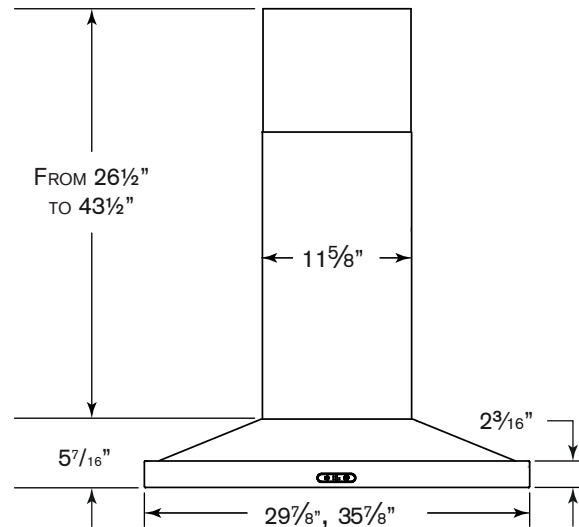

A sleek, low-profile design enhanced by a dazzling new finish. Create a signature look and focal point in any personalized kitchen with this stunning black stainless chimney hood.

FEATURES	
Control type	3-speed Capacitive Touch
Delay off	no
Filter Clean Reminder	yes
Heat Sentry™	no
ADA Capable	no
Lighting	2-level halogen (included)
Grease Filters	Micro Mesh (Qty. 2)
Installation Hardware	Included
ENERGY STAR®	no
Duct Size	Vertical 6" round or 3¼" x 10" Horizontal 3¼" x 10"
AC INPUT	
120V, 60 Hz - 4.8 AMPS	
OPTIONAL ACCESSORIES	
Flue extension for 10-ft ceilings	FXE54BLS
Non-duct kit	HRKMBLS
Non-duct filters	FILTERECM (Qty. 2)
Air flow reducer for 6" round adapter	ARP6
Air flow reducer for 3¼" x 10"	ARP310
MOUNTING HEIGHT	
24-in. to 30-in. from cooktop to bottom of hood	
LIMITED WARRANTY	
1-year See installation manual for full warranty text.	
FOR INDOOR USE ONLY	

SIZE	BLACK STAINLESS	GREASE FILTERS (replacement)
30-in.	EW5430BLS	99010355
36-in.	EW5436BLS	99010355

HK0262

SPECIFICATION SHEET
EW54 SERIES

Broan-NuTone LLC

HVI-2100 CERTIFIED RATINGS comply with new testing technologies and procedures prescribed by the Home Ventilating Institute, for off-the-shelf products, as they are available to consumers. Product performance is rated at 0.1 in. static pressure, based on tests conducted in AMCA's state-of-the-art test laboratory. Sones are a measure of humanly-perceived loudness, based on laboratory measurements.

EW54d180323

PERFORMANCE						
Duct Orientation	Size	Damper	Sones		CFM @ 0.1 Ps	
			Working Speed	High speed	Working Speed	High speed
Vertical	3¼-in. x 10-in.	Included	1.4	11.5	200	550
Vertical	6-in. round	Included	1.5	12	180	500
Horizontal	3¼-in. x 10-in.	Included	1.3	10.5	180	500