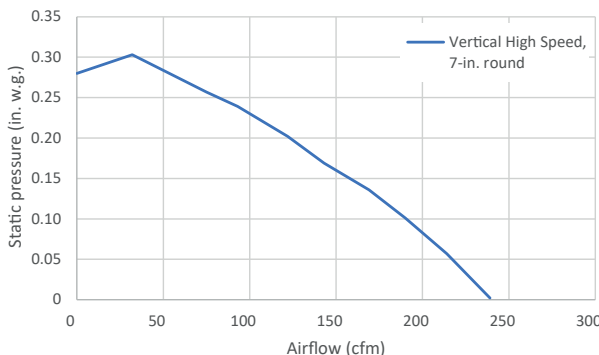

HVI PERFORMANCE				
Duct Orientation	Size	Damper	Sones High	CFM High 0.1 in. w.g.
Vertical - Round	7-in.	BP87Q (purchase separately)	6.0	190

FEATURES	
Max. Blower CFM*	230
Control type	2-speed Rocker
Lighting	1-level Rocker 1- 75W, A19 incandescent bulb (purchase separately)
Fan Blade & Light Lens	Polymeric
Grease Filter	1- Washable aluminum 8-3/4" x 10-1/2"
Installation Hardware	EZ1 brackets
ADA Compatible	yes
AC INPUT	
120V, 60 Hz - 2.0 AMPS	
OPTIONAL ACCESSORIES	
ADA Wiring Kit	HAWRK3
MOUNTING HEIGHT	
18-in. to 24-in. from cooktop to bottom of hood	
LIMITED WARRANTY	
1-year See www.broan-nutone.com for full warranty text.	
FOR INDOOR USE ONLY	