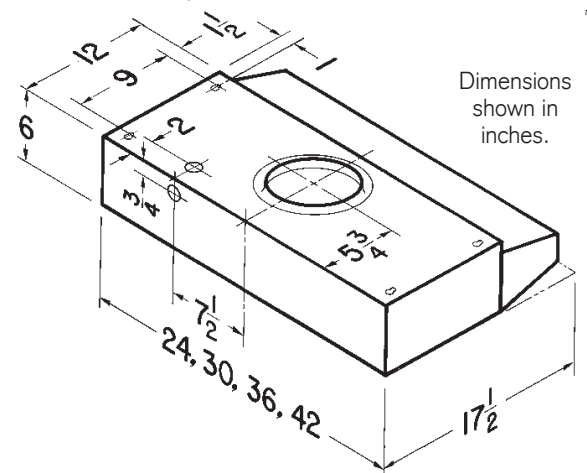

Quality construction and ease of installation make the BUEZ2 a popular choice in vertically-ducted economy hoods.

SIZE	WHITE ON WHITE	BLACK	STAINLESS STEEL	NON-DUCT FILTER (replacement)
30-in.	BUEZ230WW	BUEZ230BL	BUEZ230SS	97006931
36-in.	BUEZ236WW			97006931

HVI PERFORMANCE				
Duct Orientation	Size	Damper	Sones High	CFM High 0.1 in. w.g.
Vertical - Round	7-in.	BP87Q (purchase separately)	6.0	190

FEATURES	
Max. Blower CFM*	230
Control type	2-speed Rocker
Lighting	1-level Rocker 1- 75W, A19 incandescent bulb (purchase separately)
Fan Blade & Light Lens	Polymeric
Grease Filter	1- Washable aluminum 8-3/4" x 10-1/2"
Installation Hardware	EZ1 brackets
ADA Compatible	yes
AC INPUT	
120V, 60 Hz - 2.0 AMPS	
OPTIONAL ACCESSORIES	
ADA Wiring Kit	HAWRK3
MOUNTING HEIGHT	
18-in. to 24-in. from cooktop to bottom of hood	
LIMITED WARRANTY	
1-year See www.broan-nutone.com for full warranty text.	
FOR INDOOR USE ONLY	