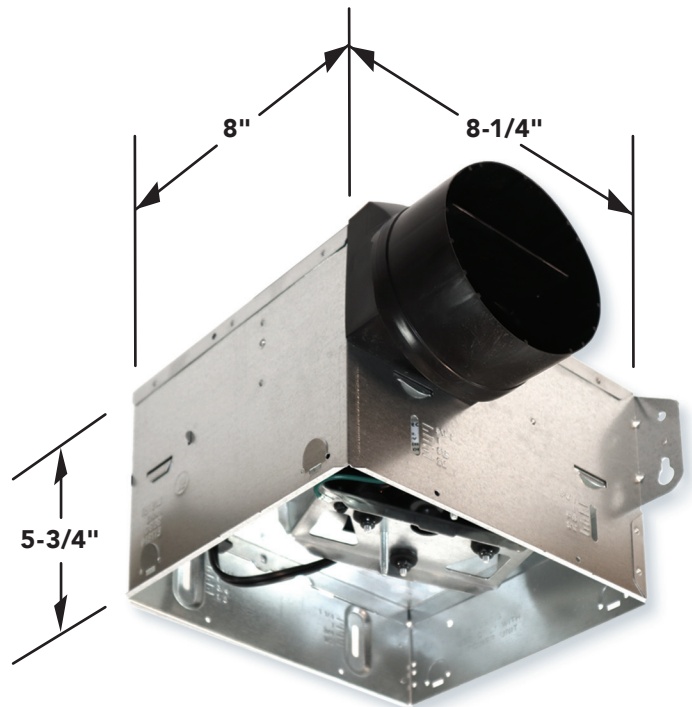

Existing fan housing sizes:

7-1/2" x 7-1/4" and 8" x 8-1/4"

Compatible with these NuTone® fan models:

If your grille looks like this:

Compatible with these models*:

NuTone: 695, 763, 6950, 50NT, 684NT, 696N, 696N0, 763N, 80NT, HD50LNT, HD50NT, HD80LNT, HD80NT

Existing fan housing sizes:

7-1/2" x 7-1/4" and 8" x 8-1/4"

SPK80L Exhaust Fan

Bluetooth® Enabled Speaker offers crisp, bold sound

- 80 CFM, operating at 2.5 Sones
- Bright 3000K energy efficient LED lighting to help illuminate your room
- Fan and Speaker / Light can be wired to operate together or independently
- Compact housing for versatile installation
- UL listed for use over bathtubs or showers when connected to a GFCI circuit