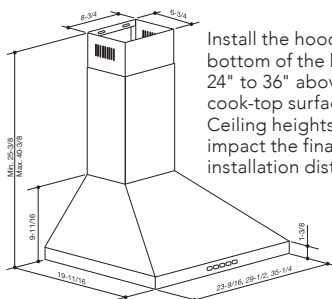

- Choose a powerful 450 CFM or 630 CFM blower to match cooking surface output, or cooking style needs.
- 450 MAX blower CFM operates at a quiet 3 sones at normal speed.
- 630 MAX blower CFM operates at a quiet 1.5 sones at normal speed (BWP2306SS and BWP2366SS models only).
- Bright 1-level LED modules (included) enhance your cooking experience.
- 3-speed back-lit soft touch control for easy operation.
- Dishwasher-safe hybrid baffle filters feature quick-release latch for easy removal.
- 5 minute delay-off function keeps hood running after cooking to ensure smoke and odors have cleared the environment.
- Optional non-duct recirculation kit and filters are available for indoor exhaust recirculation to suit your needs.
- Ducted/non-ducted telescopic flue extension accommodates 8' to 9' ceiling heights. Flue extensions are available to accommodate ceiling heights from 9' to 10'.