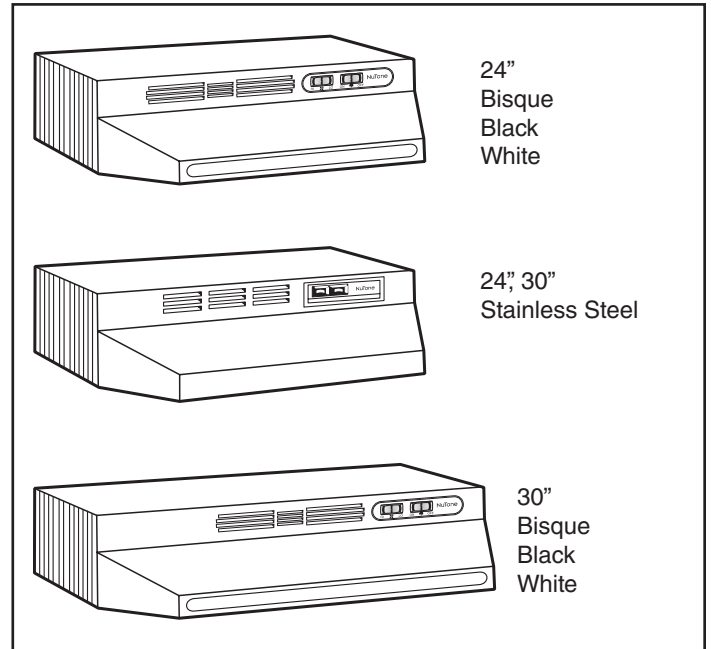

INSTALLATION

Complete installation instructions are included with each Range Hood.

ARCHITECT'S SPECIFICATION

Non-Ducted Range Hood shall be NuTone Model RL6200 as manufactured by NuTone according to specifications listed:

- Unit shall be non-ducted and have a non-ducted filter.
- Motor to be permanently lubricated. RPM not to exceed 2850.
- Unit shall have a two-speed fan switch and separate light switch.
- Sides shall be mitered and bottom edge hemmed – with no sharp edges.
- Unit shall be U.L. listed.

Broan-NuTone LLC 926 West State Street Hartford, Wisconsin 53027 www.nutone.com 1-888-336-3948

REFERENCE	QTY.	REMARKS	Project
			Location
			Architect
			Engineer
			Contractor
			Submitted by Date