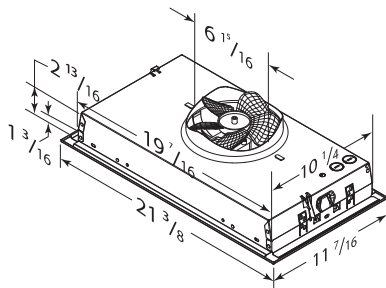

Shown with optional LB30SS liner

PM300SS

STAINLESS
21-2/5"
PM300SS

Ideal for custom range hood applications, this three-speed powerpack insert protects cabinetry with an optional stainless steel liner while providing 300 MAX Blower CFM.

SPECIFICATIONS

Width	MAX Blower CFM*	Blower	Sones†	Volts	Amps	Duct
21-3/8"	300	Internal	3.0	120	2.3	7" RD

* MAX Blower CFM indicates hood blower performance in open air. Find HVI rated performance for this model in the product specification sheet at Broan-NuTone.com