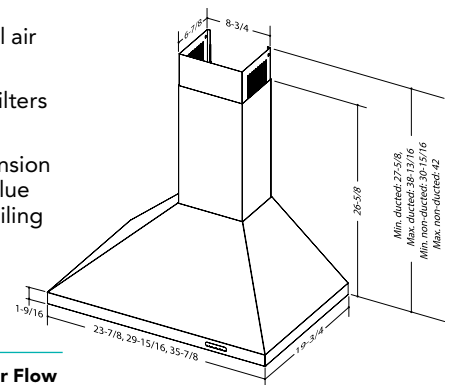

- STAINLESS**
 EW4824SS
 EW4830SS
 EW4836SS
- BLACK STAINLESS**
 EW4830BLS
 EW4836BLS
- WHITE**
 EW4830WH

- Quiet 400 CFM blower operates at a best in class 6.5 sones on high and 1.5 sones at normal speed. HVI certified.
- Bright 2-level LED module (included).
- Tap-touch, three-speed capacitive control features a smooth, easy-to-clean surface.
- Dishwasher-safe deluxe filters feature quick-release latch for easy removal.
- Reduce airflow to 300 CFM with optional air flow reducer—ARP64.
- Optional non-duct recirculation kit and filters available.
- Ducted/non-ducted telescopic flue extension accommodates 8' to 9' ceiling heights. Flue extensions available to accommodate ceiling heights from 9' to 10'.

Install the hood so that the bottom of the unit is 24" to 30" above the cooking surface. Mounting height may be affected by ceiling height.

SPECIFICATIONS

Width	Vertical CFM	Blower	Sones	Volts	Amps	Duct	10' Flue Extension	Non-duct Kit	Non-duct Replacement Filter	Air Flow Reducer
24"	400	Internal	6.5	120	1.53	6" RD	AEEW48SS AEEW48WH AEEW48BLS	ARKEW48	S99010473; 24", 30"	ARP64
30"	180		1.5						S99010474; 36"	
36"										