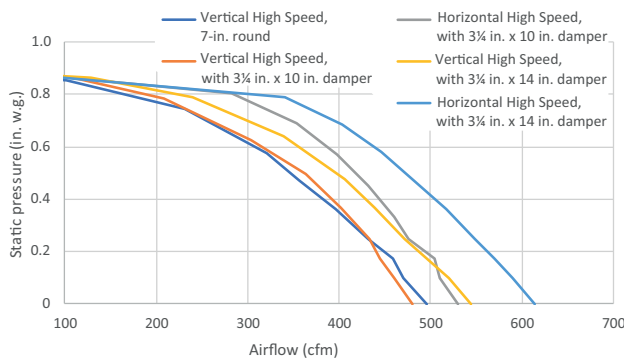

SIZE	BLACK STAINLESS	STAINLESS	WHITE	GREASE FILTERS (replacement)	NON-DUCTED FILTERS
30 in.	ERLE130BLS	ERLE130SS	ERLE130WH	HPFA430 (Type "C5")	HPF30 (Type "Xc")
36 in.	ERLE136BLS	ERLE136SS	---	HPFA436 (Type "D5")	HPF36 (Type "Xd")

HVI PERFORMANCE									
Duct Orientation	Size	Damper	Sones			CFM			
			Normal	Medium*	High	Normal	Medium*	High 0.25 in. w.g.	High 0.1 in. w.g.
Vertical - Rectangular	3¼ in. x 10 in.	Included	<0.3	3.0	8.0	130	270	410	460
Horizontal - Rectangular	3¼ in. x 10 in.	Included	<0.3	3.0	7.5	130	290	470	510
Vertical - Rectangular	3¼ in. x 14 in.	Included	<0.3	3.0	8.0	140	300	470	520
Horizontal - Rectangular	3¼ in. x 14 in.	Included	<0.3	3.0	7.5	130	340	545	590
Round - Vertical	7 in.	Sold Separately	<0.3	3.0	7.5	140	280	415	470

FEATURES	
Control type	3-Speed infrared
Delay off	yes
Filter Clean Reminder	yes
Heat Sentry™	yes
ADA Capable	yes
Lighting	3-level LED (included)
Grease Filters	Hybrid Baffle (Qty. 2)
Installation Hardware	EZ1 Bracket
ENERGY STAR®	no
Recirculation	Non-ducted filters sold separately

AC INPUT	
120 V, 60 Hz - 1.9 AMPS	

OPTIONAL ACCESSORIES	
7 in. Round Damper	BP87Q
7-in. Round Apapter Plate	SR680508
ADA Wiring Kit	HAWRK3
Make-up Air Damper	MD6TU / MD8TU / MD10TU

MOUNTING HEIGHT	
24 in. to 30 in. from cooktop to bottom of hood	

LIMITED WARRANTY	
1-year	
3-year (LED modules only)	
(See installation manual for full warranty text.)	

FOR INDOOR USE ONLY

Dimensions shown in inches.

HVI-2100 CERTIFIED RATINGS comply with new testing technologies and procedures prescribed by the Home Ventilating Institute, for off-the-shelf products, as they are available to consumers. Product performance is rated at 0.1 and 0.25 in. static pressure at high speed based on tests conducted in an HVI-approved state-of-the-art test laboratory. Sones are a measure of humanly-perceived loudness, based on laboratory measurements. * Where noted performance rating is not HVI certified but was established in accordance with HVI Standardized test procedure.