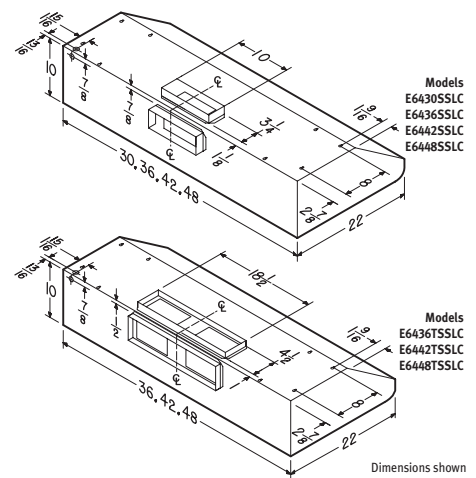

Dishwasher-safe baffle filters feature handles for convenient removal.

Dimensions shown are in inches.

SPECIFICATIONS

WIDTH	INTERNAL BLOWER* 650 CFM** Duct 3-1/4" x 10"	INTERNAL BLOWER* 1290 CFM** Duct 4-1/2" x 18"	EXTERNAL BLOWER* CAPABLE Duct 10" Rd	MAX AMPS*	SONES AT NORMAL SPEED	OPTIONAL BACK-SPLASH
30"	E6430SSLC		E64E30SSLC	5.5	1.5	RMP3004
36"	E6436SSLC	E6436TSSLC	E64E36SSLC	5.5	2.0	RMP3604
42"	E6442SSLC	E6442TSSLC	E64E42SSLC	9.0	2.0	RMP4204
48"	E6448SSLC	E6448TSSLC	E64E48SSLC	9.0	2.0	RMP4804