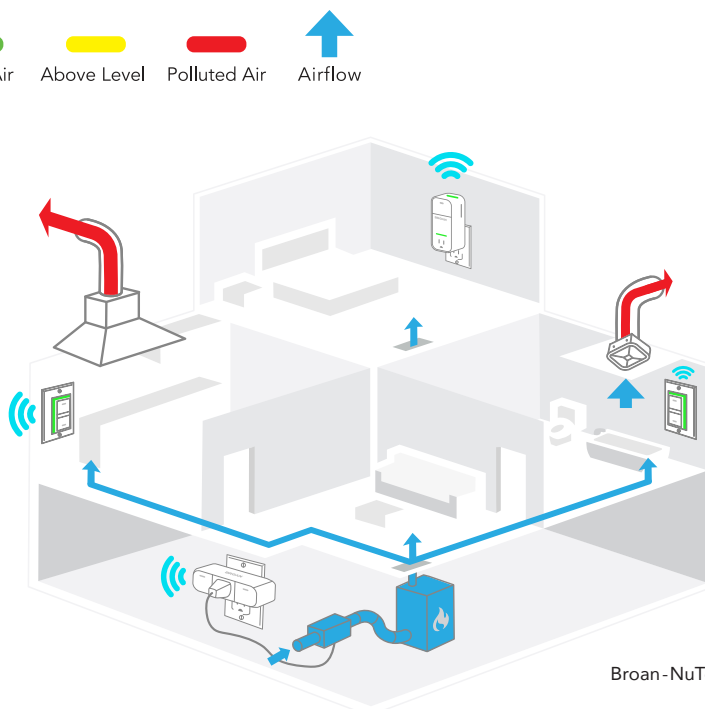

Overture[™] uses sophisticated sensor technology to monitor your home's indoor air quality. When it detects a rise in indoor air pollution caused by increased humidity, Volatile Organic Compounds (VOCs), carbon dioxide (CO₂) and small particles (sometimes referred to as PM2.5), the system will automatically turn on the nearest ventilation fan to eliminate the pollutant while simultaneously bringing in fresh, clean air from outside.

Installing Overture™ is a breeze.

Overture™ Smart Air Quality Monitor Room Sensor

BIAQRS100

provides indoor air quality monitoring for rooms that do not have a ventilation fan. These sensors can be plugged into any 120V household electrical outlet.

Overture™ Smart Plug

BIAQSP100P

activates your home's Fresh Air System when a room sensor anywhere in the home senses a rise in indoor air pollution and is installed where the home's Fresh Air System is plugged in.

Overture™ Smart Wall Control

BIAQWC100P

with built in sensors connects to ventilation fans in rooms such as the kitchen, bathroom, and laundry room in the same way you'd connect a standard wall switch.

How Overture™ works in your home: