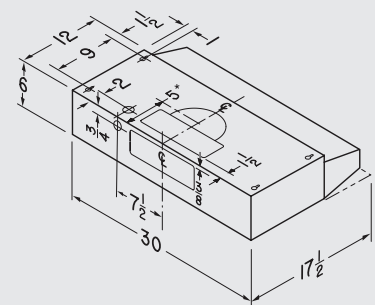

Venmar Ventilation ULC
550 Lemire Blvd
Drummondville (Quebec) J2C 7W9
1-877-896-1119

www.Broan-NuTone.ca

Specifications subject to change without notice.
©2020 Venmar Ventilation ULC