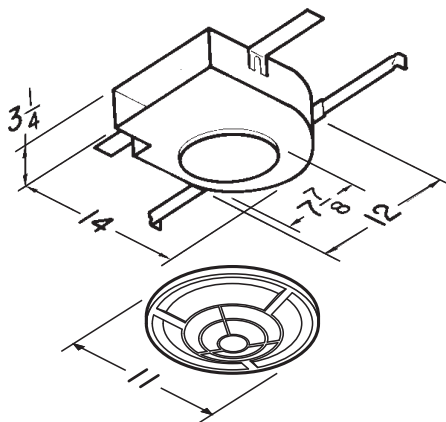

DESCRIPTION

GRILLE:

- Contemporary styled grille complements modern decor
- White polymeric grilles can be painted to match any decor

MOTOR:

- Motor assembly offers fast, easy "twist-lock" installation
- Permanently lubricated, thermally protected, plug-in motor
- Specially designed fan blade stays in balance - will not distort

HOUSING:

- Installs easily in walls or ceiling
- Galvanized steel housing, 25 gage
- Built-in backdraft damper
- Fits 3¼" x 10" duct
- Adjustable mounting brackets span from 14" to 24"

SPECIFICATIONS

VOLTS	AMPS	RPM	SONES	CFM	DUCT
120	1.5	1725	5.0	160	3¼" x 10"

HVI-2100 CERTIFIED RATINGS comply with new testing technologies and procedures prescribed by the Home Ventilating Institute, for off-the-shelf products, as they are available to consumers. Product performance is rated at 0.1 in. static pressure, based on tests conducted in a state-of-the-art test laboratory. Sones are a measure of humanly-perceived loudness, based on laboratory measurements.