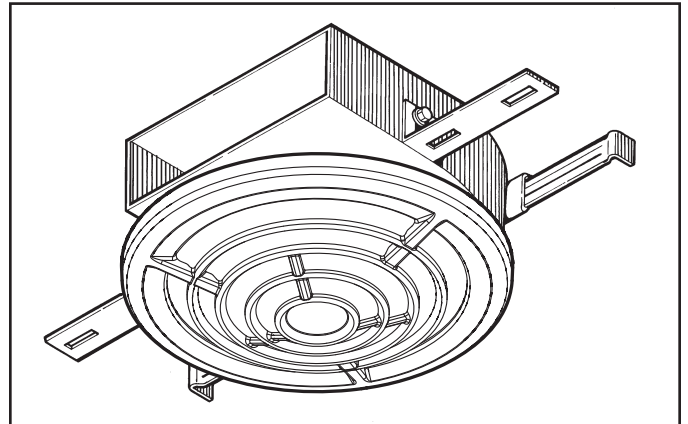

Side Discharge Fan

MODEL 8310

ARCHITECT'S SPECIFICATION

Ventilator shall be NuTone Model 8310.

Ventilator shall have compact galvanized steel housing.

Motor assembly shall be removable and permanently lubricated. RPM shall not exceed 1725.

Air delivery shall be no less than 160 CFM and sound levels no greater than 5.0 Sones. All air and sound ratings shall be certified by HVI. Units shall be U.L. listed.

INSTALLATION

Complete installation instructions are included with each Fan.

Broan-NuTone LLC Hartford, Wisconsin www.broan-nutone.com 800-558-1711

REFERENCE	QTY.	REMARKS	Project
			Location
			Architect
			Engineer
			Contractor
			Submitted by Date