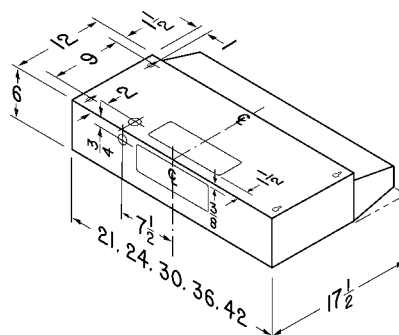

37000 SERIES—6" SHELL ONLY

- The 37000 Series utilizes the 40000 Series, but contains no fan, light or switch knock-outs.

42000 SPECIFICATIONS

Width	CFM	Sones	Volts	Amps	Duct
24", 30", 36", 42"	190	6	120	2.5	7" RD

OPTIONAL ACCESSORIES

7" RD Damper
BP87

40000 SPECIFICATIONS

Width	CFM	Sones	Volts	Amps	Duct
21", 24", 30", 36", 42"	160	6.5	120	2.0	3-1/4" x 10"