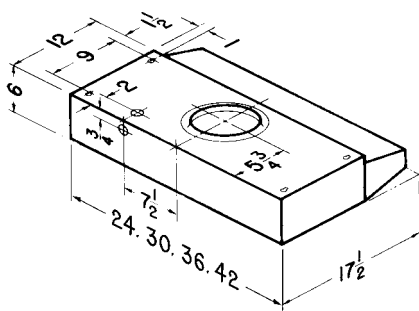

37000 SERIES—6" SHELL ONLY

- The 37000 Series utilizes the 40000 Series, but contains no fan, light or switch knock-outs.

42000 SPECIFICATIONS

Width	CFM	Sones	Volts	Amps	Duct
24", 30", 36", 42"	190	6	120	2.5	7" RD

OPTIONAL ACCESSORIES

7" RD Damper
BP87

40000 SPECIFICATIONS

Width	CFM	Sones	Volts	Amps	Duct
21", 24", 30", 36", 42"	160	6.5	120	2.0	3-1/4" x 10"