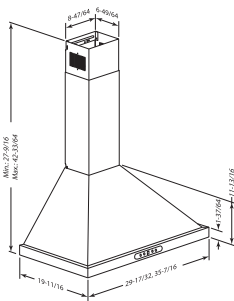

- Ultra-quiet 640 MAX Blower CFM operates at best-in-class <0.3 sones at normal speed.
- Bright 2-level LED modules (included).
- Tap-touch, four-speed capacitive control features a smooth, easy-to-clean surface.
- Dishwasher-safe hybrid baffle filters feature a quick-release latch for easy removal.
- CRT provides the ability to meet codes and reduce airflow to 300 or 400 CFM.
- 15 minute delay-off function keeps hood running after cooking to ensure smoke and odors have cleared the environment.
- Optional non-duct recirculation kit and filters available.
- Ducted/non-ducted telescopic flue extension accommodates 8' to 9' ceiling heights. Flue extensions available to accommodate ceiling heights from 9' to 10'.
- Installation brackets are included for easy installation.

Optional HCR4 Remote Control.

Install the hood so that the bottom of the unit is 26" to 36" above the cooking surface. Mounting height may be affected by ceiling height.

SPECIFICATIONS

Width	MAX Blower CFM*	Blower	Sones†	Volts	Amps	Duct	10' Flue Extension	Non-duct Kit	Non-duct Replacement Filter
30" 36"	640	Internal	<0.3	120	3.7	6" RD	FXN58SS	ARKBWP	S99010494