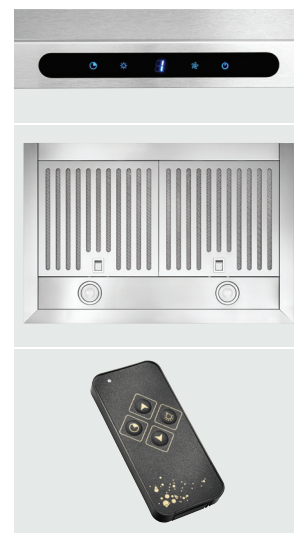

BROAN *Elite*

EWP1

STAINLESS
30" 36"
EWP1306SS
EWP1366SS

Classic style and superior performance make this chimney range hood the perfect addition to any kitchen. Quiet operation and bright LED lighting enhances your cooking experience, while the sleek 4-speed capacitive touch control makes operation and clean-up easy. An optional remote allows for convenient control from anywhere in the kitchen.

- Ultra-quiet 640 MAX Blower CFM operates at best-in-class <0.3 sones at normal speed.
- Bright 2-level LED modules (included).
- Tap-touch, four-speed capacitive control features a smooth, easy-to-clean surface.
- Dishwasher-safe hybrid baffle filters feature a quick-release latch for easy removal.
- CRT provides the ability to meet codes and reduce airflow to 300 or 400 CFM.
- 15 minute delay-off function keeps hood running after cooking to ensure smoke and odors have cleared the environment.
- Optional non-duct recirculation kit and filters available.
- Ducted/non-ducted telescopic flue extension accommodates 8' to 9' ceiling heights. Flue extensions available to accommodate ceiling heights from 9' to 10'.
- Installation brackets are included for easy installation.