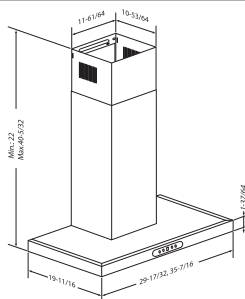

Install the hood so that the bottom of the unit is 26" to 36" above the cooking surface. Mounting height may be affected by ceiling height.

SPECIFICATIONS

Width	MAX Blower CFM*	Blower	Sones†	Volts	Amps	Duct	10' Flue Extension	Non-duct Kit	Non-duct Replacement Filter
30" 36"	640	Internal	<0.3	120	3.7	6" RD	FXN53SS	ARKBWT	S99010494

* MAX Blower CFM indicates hood blower performance in open air. Find HVI rated performance for this model in the product specification sheet at Broan-NuTone.com
† Sones at normal (or working) speed.

BROAN
NuTone
COME HOME TO FRESH AIR

BROAN-NUTONE.COM | 800-558-1711 | 926 WEST STATE STREET, HARTFORD, WISCONSIN 53027