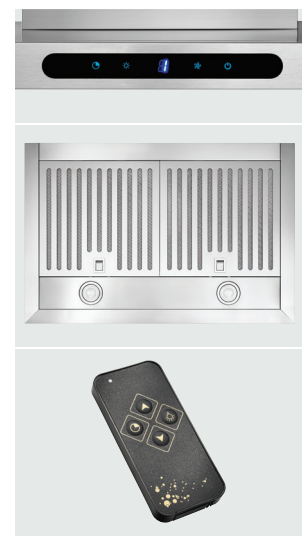

BROAN *Elite*

EWT1

STAINLESS
30" 36"
EWT1306SS
EWT1366SS

Contemporary style and superior performance make this chimney range hood the perfect addition to any kitchen. Quiet operation and bright LED lighting enhances your cooking experience, while the sleek 4-speed capacitive touch control makes operation and clean-up easy. An optional remote allows for convenient control from anywhere in the kitchen.

- Ultra-quiet 640 MAX Blower CFM operates at best-in-class <0.3 sones at normal speed.
- Bright 2-level LED modules (included).
- Tap-touch, four-speed capacitive control features a smooth, easy-to-clean surface.
- Dishwasher-safe hybrid baffle filters feature a quick-release latch for easy removal.
- CRT provides the ability to meet codes and reduce airflow to 300 or 400 CFM.
- 15 minute delay-off function keeps hood running after cooking to ensure smoke and odors have cleared the environment.
- Optional non-duct recirculation kit and filters available.
- Ducted/non-ducted telescopic flue extension accommodates 8' to 9' ceiling heights. Flue extensions available to accommodate ceiling heights from 9' to 10'.
- Installation brackets are included for easy installation.