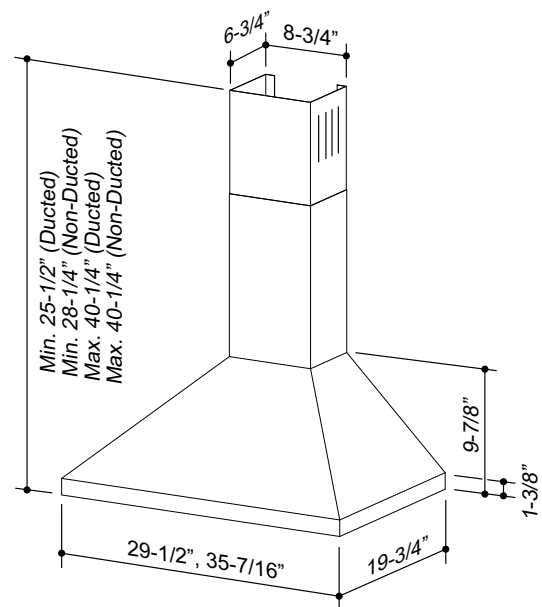

Featuring timeless design that has become an icon of European style, this chimney hood offers bright LED lighting that illuminates the cooktop.

SIZE	MODEL NO.	GREASE FILTERS (replacement)	NON-DUCTED CHARCOAL FILTERS
29-1/2-in.	BW5030SSL	S97018027 (set of 2)	ROUNDFILTER
35-7/16-in.	BW5036SSL	S97018028 (set of 3)	ROUNDFILTER

HVI PERFORMANCE									
Duct Orientation	Size	Damper	Sones			CFM			
			Normal	Medium*	High	Normal	Medium*	High 0.25 in. w.g.	High 0.1 in. w.g.
Round - Vertical	6 in.	Included	1.5	3.5	8.0	130	220	330	350

FEATURES	
Max. Blower Airflow	380 CFM*
Finish	430 Stainless Steel no. 4 Brushed
Wall Mount	Yes
Telescopic Flue	Yes - Accomodates 8-ft. to 9-ft. ceilings
Convertible to non-ducted operation	Yes - Non-Duct Kit RK58 sold separately
Blower type	Single, Centrifugal
Cord-connected	Yes
Control type	5-Pushbuttons • Blower on-off • Blower low speed • Blower medium speed • Blower high speed • Light on-off
Lighting	2 x LED Modules 5.5 W, (included)
Grease Filters	Dishwasher-safe with quick-release latch

AC INPUT
120V, 60 Hz - 2.6 AMPS

OPTIONAL ACCESSORIES (sold separately)

Flue Extension for 10-ft. ceiling	FXN58SS
Non-Duct Kit	RK58

MINIMUM MOUNTING HEIGHT

30-in. from cooktop to bottom of hood

LIMITED WARRANTY

1-year

FOR INDOOR USE ONLY

HVI-2100 CERTIFIED RATINGS comply with new testing technologies and procedures prescribed by the Home Ventilating Institute, for off-the-shelf products, as they are available to consumers. Product performance is rated at 0.1 in. static pressure, based on tests conducted in AMCA's state-of-the-art test laboratory. Sones are a measure of humanly-perceived loudness, based on laboratory measurements. * Where noted performance rating is not HVI certified but was established in accordance with HVI Standardized test procedure.