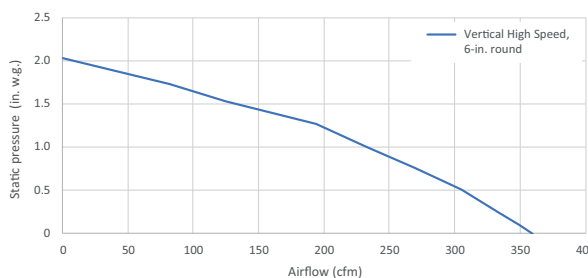

Featuring timeless design that has become an icon of European style, this chimney hood offers bright LED lighting that illuminates the cooktop.

SIZE	MODEL NO.	GREASE FILTERS (replacement)	NON-DUCTED CHARCOAL FILTERS
29-1/2-in.	BW5030SSL	S97018027 (set of 2)	ROUNDFILTER
35-7/16-in.	BW5036SSL	S97018028 (set of 3)	ROUNDFILTER

HVI PERFORMANCE									
Duct Orientation	Size	Damper	Sones			CFM			
			Normal	Medium*	High	Normal	Medium*	High 0.25 in. w.g.	High 0.1 in. w.g.
Round - Vertical	6 in.	Included	1.5	3.5	8.0	130	220	330	350

FEATURES	
Max. Blower Airflow	380 CFM*
Finish	430 Stainless Steel no. 4 Brushed
Wall Mount	Yes
Telescopic Flue	Yes - Accomodates 8-ft. to 9-ft. ceilings
Convertible to non-ducted operation	Yes - Non-Duct Kit RK58 sold separately
Blower type	Single, Centrifugal
Cord-connected	Yes
Control type	5-Pushbuttons • Blower on-off • Blower low speed • Blower medium speed • Blower high speed • Light on-off
Lighting	2 x LED Modules 5.5 W, (included)
Grease Filters	Dishwasher-safe with quick-release latch

AC INPUT
120V, 60 Hz - 2.6 AMPS

OPTIONAL ACCESSORIES (sold separately)

Flue Extension for 10-ft. ceiling	FXN58SS
Non-Duct Kit	RK58

MINIMUM MOUNTING HEIGHT

30-in. from cooktop to bottom of hood

LIMITED WARRANTY

1-year

FOR INDOOR USE ONLY

HVI-2100 CERTIFIED RATINGS comply with new testing technologies and procedures prescribed by the Home Ventilating Institute, for off-the-shelf products, as they are available to consumers. Product performance is rated at 0.1 in. static pressure, based on tests conducted in AMCA's state-of-the-art test laboratory. Sones are a measure of humanly-perceived loudness, based on laboratory measurements. * Where noted performance rating is not HVI certified but was established in accordance with HVI Standardized test procedure.