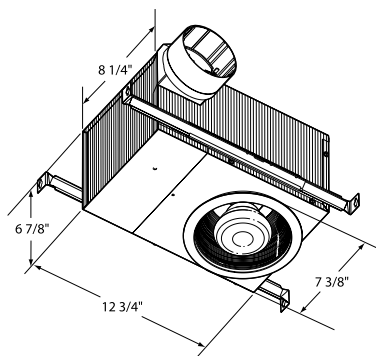

## Broan® Selectable Speed Recessed Fan Light, 50 or 80 CFM

While the Broan® Recessed Fan/Light looks exactly like a standard recessed light, it also provides powerful ventilation. A simple switch just inside the fan housing adjusts power from 50 to 80 CFM to deliver the right level of ventilation for the powder room, bathroom, closet, laundry, nursery, shop or workout area. A standard E26 screw-in base ensures easy bulb replacement.

- 6" white trim matched to designs of major recessed light manufacturers
- Adjustable 50 or 80 CFM clears humidity, odor and airborne particulates and helps prevent mold and mildew
- 0.3/2.0 Sones for a quiet operating noise level
- Rugged, 26-gauge galvanized steel housing withstands moisture
- Plug-in, permanently lubricated motor engineered for continuous use
- Rated for up to 75W (bulb not included)
- Adjustable mounting brackets span up to 24" to simplify installation
- Fan and light can be wired to operate together or independently
- Motor assembly is removable for easy cleaning
- 4" duct connector with damper
- UL listed for use in insulated ceilings (type I.C.)
- UL listed for use over bathtubs or showers when connected to GFCI-protected branch circuit
- 3-year limited warranty