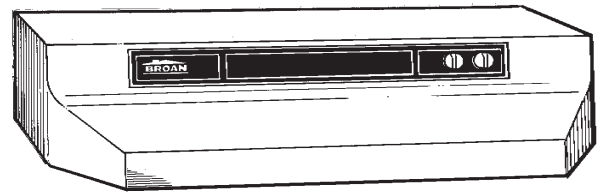

MODEL 46000 4-WAY CONVERTIBLE RANGE HOOD

Deluxe features in our smaller shell - offers the most hood for the money.

FEATURES

- Infinite speed fan control
- Polymeric blade and light lens (accepts up to 75 W bulb)
- Washable aluminum filter
- Converts to non-ducted by removing cover plate from control panel and installing the non-ducted filter (purchase separately)
- Mitered sides and hemmed bottom for safety and good looks
- 3¼" x 10" damper/duct connector included
- 7" round duct adapter plate included. 7" round damper purchase separately.
- Contemporary styling in White, Almond, Biscuit and Stainless Steel
- 120 volts, 2.5 amps, RPM: 3150
- Max blower CFM*: 260
- Available in 24", 30", 36" and 42" widths
- **Special Order Color** - Black (24", 30" and 36" only)

* Max. blower CFM indicates the performance of the hood blower in open air.

TYPICAL SPECIFICATION

Range hood shall be Broan Model 46000.

Unit shall be convertible between ducted (using a washable aluminum filter) and non-ducted (using a non-ducted filter).