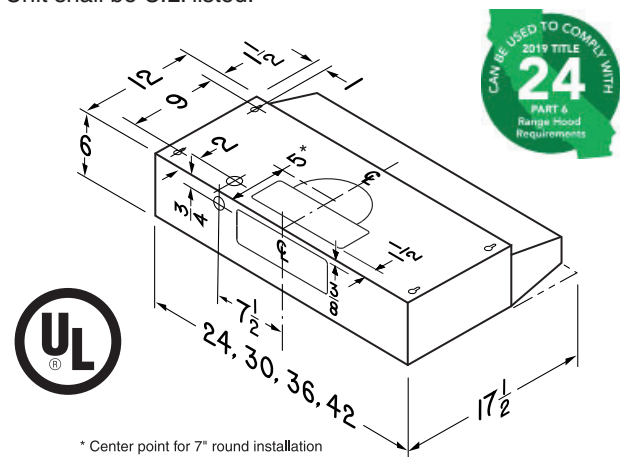

See below table for airflow and sound level performances.

Unit shall be U.L. listed.

* Center point for 7" round installation

HVI PERFORMANCE

Duct Orientation	Size	Damper	Sones		CFM		
			Normal	High	Normal	High 0.25 in. w.g.	High 0.1 in. w.g.
Vertical - Rectangular	3¼ in. x 10 in.	Included	2.5	7.5	100	110	190
Horizontal - Rectangular	3¼ in. x 10 in.	Included	3.0	7.5	100	110	190
Vertical - Round	7 in.	Sold separately	2.0	7.5	100	110	220