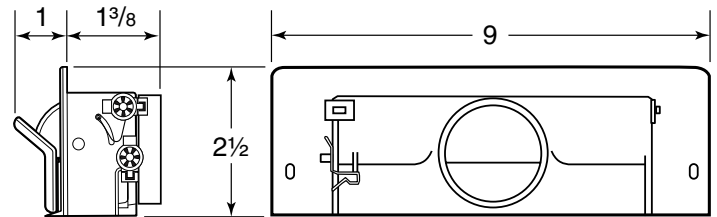

CANSWEEP® SWEEP INLET VALVE AND TRIM PLATE FOR CENTRAL VACUUM SYSTEM MODELS CI377W AND CI376W

CI377W

CI376W

AK0007

3/16

AK0008

NOTE: Dimensions shown in inches.

FEATURES

- Full length door for easy open and close
- Modern design with textured white finish
- Maximum airflow for effective cleaning and zero loss of suction
- Durable Neoprene seal
- Horizontal rear outlet for easy installation
- Automatic operation for use with a central vacuum system
- Matching optional CI376W trim plate available for retrofit installations

	CI377W	CI376W
Standard Pack Quantity	1	1
Carton Size (in.)	9.25 x 3 x 3	11.5 x 5 x 0.25
Carton Weight (lb)	.35	.07

Broan Hartford, Wisconsin www.nutone.com 1-888-336-3948

Project:	REMARKS
Location:	
Model no.:	
Quantity:	
Submitted by:	
Date:	