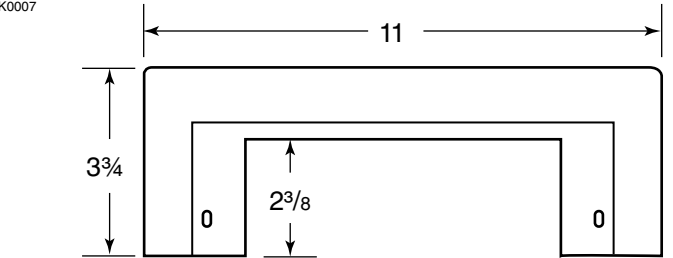

CANSWEEP® SWEEP INLET VALVE AND TRIM PLATE FOR CENTRAL VACUUM SYSTEM MODELS CI377W AND CI376W

CI377W

CI376W

AK0007

3/16

AK0008

NOTE: Dimensions shown in inches.

FEATURES

- Full length door for easy open and close
- Modern design with textured white finish
- Maximum airflow for effective cleaning and zero loss of suction
- Durable Neoprene seal
- Horizontal rear outlet for easy installation
- Automatic operation for use with a central vacuum system
- Matching optional CI376W trim plate available for retrofit installations

	CI377W	CI376W
Standard Pack Quantity	1	1
Carton Size (in.)	9.25 x 3 x 3	11.5 x 5 x 0.25
Carton Weight (lb)	.35	.07

Broan Hartford, Wisconsin www.nutone.com 1-888-336-3948

Project:	REMARKS
Location:	
Model no.:	
Quantity:	
Submitted by:	
Date:	