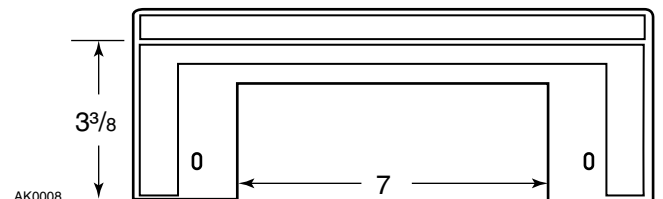

CANSWEEP® SWEEP INLET VALVE AND TRIM PLATE FOR CENTRAL VACUUM SYSTEM MODELS CI377W AND CI376W

CI377W

CI376W

AK0007

3/16

AK0008

NOTE: Dimensions shown in inches.

FEATURES

- Full length door for easy open and close
- Modern design with textured white finish
- Maximum airflow for effective cleaning and zero loss of suction
- Durable Neoprene seal
- Horizontal rear outlet for easy installation
- Automatic operation for use with a central vacuum system
- Matching optional CI376W trim plate available for retrofit installations

	CI377W	CI376W
Standard Pack Quantity	1	1
Carton Size (in.)	9.25 x 3 x 3	11.5 x 5 x 0.25
Carton Weight (lb)	.35	.07

Broan Hartford, Wisconsin www.nutone.com 1-888-336-3948

Project:	REMARKS
Location:	
Model no.:	
Quantity:	
Submitted by:	
Date:	