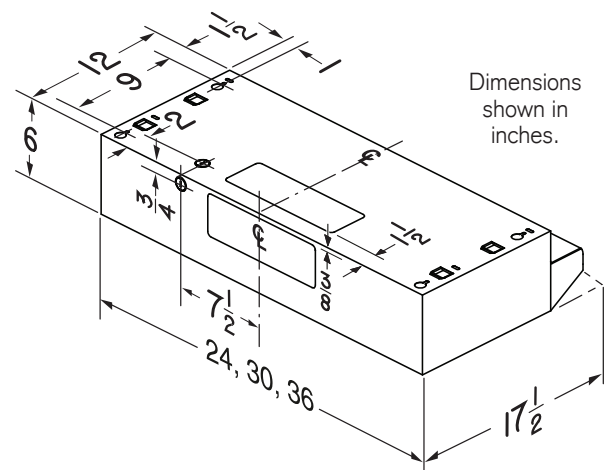

Constructed with quality and good-looks, the BUEZO provides reliable performance whether ducted vertically or horizontally.

SIZE	WHITE ON WHITE	BLACK	GREASE FILTER (replacement)
24-in.	BUEZ024WW		BP29
30-in.	BUEZ030WW	BUEZ030BL	BP29
36-in.	BUEZ036WW		BP29

HVI PERFORMANCE				
Duct Orientation	Size	Damper	Sones	CFM @ 0.1 Ps
Vertical - Rectangular	3¼ in. x 10 in.	Included	6.5	160
Horizontal - Rectangular	3¼ in. x 10 in.	Included	6.5	160

FEATURES	
Max Blower Airflow	210 CFM*
Control type	2-speed Rocker
Lighting	1-level Rocker 1- 75 W, A19 incandescent bulb (purchase separately)
Fan Blade & Light Lens	Polymeric
Grease Filter	1- Washable aluminum 8¾" x 10½" (BP29 included)
Installation Hardware	EZ1 brackets
Heat Sentry	no
Energy Star	no
ADA Compatible	yes
AC INPUT	
120 V, 60 Hz - 2.0 AMPS	
OPTIONAL ACCESSORIES	
Electrical Cord Kit	HCK44
Wall Mount Brackets	35
MOUNTING HEIGHT	
18 in. to 24 in. from cooktop to bottom of hood	
LIMITED WARRANTY	
1-year See www.broan.com for full warranty text.	
FOR INDOOR USE ONLY	