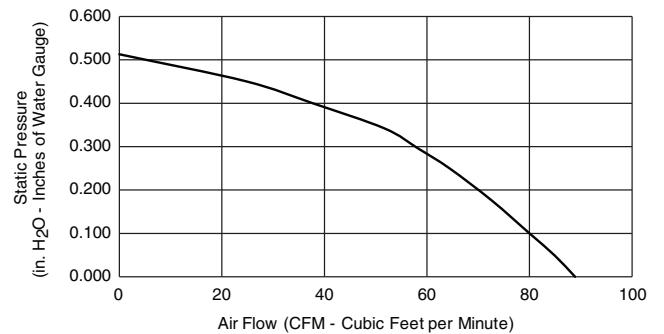

MODEL 770RLTK DECORATIVE FAN / LIGHT

DESCRIPTION

LIGHT FIXTURE:

- White finish with alabaster glass dome
- Consumer-validated design
- Includes two easy-to-change trim kits - Brushed Bronze and Brushed Nickel
- Close mount design
- Uses one 60 Watt maximum, A19 type, E26 bulb or energy-efficient equivalent. Bulb not included.
- Adapter bracket for constant airflow completely covers drywall cuts
- Light fixture assembly is plug-in and removable

BLOWER:

- Plug-in permanently lubricated motor
- Polymeric blower wheel

HOUSING:

- Rugged, 26-gage galvanized steel construction
- 5-3/4" height allows for 2" x 6" ceiling installations
- Sturdy key-holed mounting brackets for quick, accurate installation
- Tapered, polymeric duct fitting with built-in backdraft damper for easy, positive duct connection and no metallic clatter

NOTE: For installation in flat ceilings only.

DO NOT install in a bathtub or shower enclosure.

UL Listed for use in insulated ceilings (Type I.C.)

Use supply wiring rated for at least 90° C

SPECIFICATIONS

Volts	Amps	Static Pressure	CFM	Sones	Fan Watts	Duct
120	1.5	0.1	80	2.5	55.4	4" Round
		0.25	64			

HVI-2100 CERTIFIED RATINGS comply with new testing technologies and procedures prescribed by the Home Ventilating Institute, for off-the-shelf products, as they are available to consumers. Product performance is rated at 0.1 in. static pressure, based on tests conducted in a state-of-the-art test laboratory. Sones are a measure of humanly-perceived loudness, based on laboratory measurements.

Broan Hartford, Wisconsin www.broan.com 800-558-1711

REFERENCE	QTY.	REMARKS	Project
			Location
			Architect
			Engineer
			Contractor
			Submitted by Date