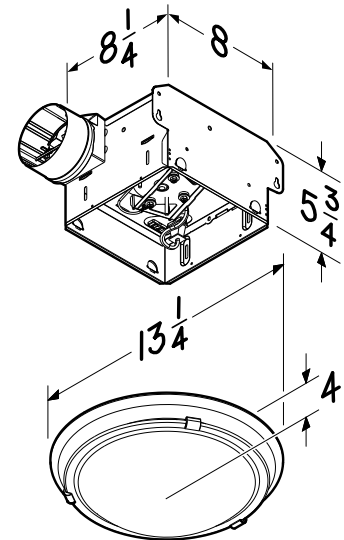

SPECIFICATIONS

Volts	Amps	Static Pressure	CFM	Sones	Fan Watts	Duct
120	1.5	0.1	80	2.5	55.4	4" Round
		0.25	64			

HVI-2100 CERTIFIED RATINGS comply with new testing technologies and procedures prescribed by the Home Ventilating Institute, for off-the-shelf products, as they are available to consumers. Product performance is rated at 0.1 in. static pressure, based on tests conducted in a state-of-the-art test laboratory. Sones are a measure of humanly-perceived loudness, based on laboratory measurements.