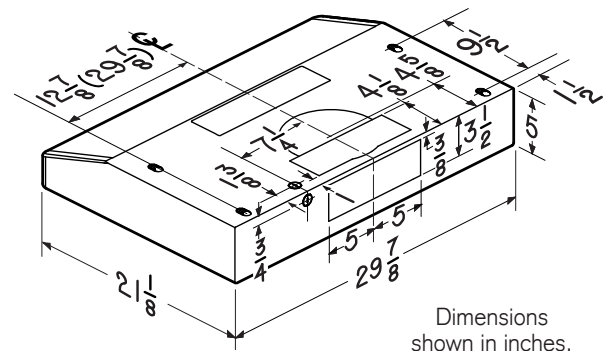

Slim lines and graceful radiuses combine to make Tenaya the perfect companion to today's contemporary kitchens. This beautiful design includes halogen lighting to light the cooktop and make cooking a pleasure.

SIZE	BLACK	STAINLESS	WHITE	GREASE FILTER (replacement)	NON-DUCTED FILTER
30 in.	TEN130BL	TEN130SS	TEN130WW	HPFA (Type "A0")	HPF1 (Type "Xa")
36 in.	TEN136BL	TEN136SS	TEN136WW	HPFA (Type "A0")	HPF1 (Type "Xa")

HVI PERFORMANCE								
Duct Orientation	Size	Damper	Sones		CFM			
			Normal	High	Normal	High 0.25 in. w.g.	High 0.1 in. w.g.	
Vertical - Rectangular	3¼ in. x 10 in.	Included	1.5	5.0	130	130	220	
Horizontal - Rectangular	3¼ in. x 10 in.	Included	1.5	5.0	110	120	210	
Round - Vertical	7 in.	Sold Separately	1.5	5.0	150	100	240	

FEATURES	
Max. Blower CFM*	300
Control type	2-speed Rocker
Delay off	no
Filter Clean Reminder	no
Heat Sentry™	no
ADA Capable	yes
Lighting	2-level Halogen (not included)
Grease Filter	Open Mesh (Qty. 1)
Installation Hardware	Standard
ENERGY STAR®	no
Recirculation	Non-ducted filter sold separately

AC INPUT	
120 V, 60 Hz - 1.4 AMPS	

OPTIONAL ACCESSORIES	
7-in. Round Damper	BP87Q
Make-up Air Dampers	MD6TU, MD8TU and MD10TU

MOUNTING HEIGHT	
18 in. to 24 in. from cooktop to bottom of hood	

LIMITED WARRANTY	
1-year (See installation manual for full warranty text.)	

FOR INDOOR USE ONLY

HVI-2100 CERTIFIED RATINGS comply with new testing technologies and procedures prescribed by the Home Ventilating Institute, for off-the-shelf products, as they are available to consumers. Product performance is rated at 0.1 and 0.25 in. static pressure at high speed based on tests conducted in an HVI-approved state-of-the-art test laboratory. Sones are a measure of humanly-perceived loudness, based on laboratory measurements.

* Where noted performance rating is not HVI certified but was established in accordance with HVI Standardized test procedure.