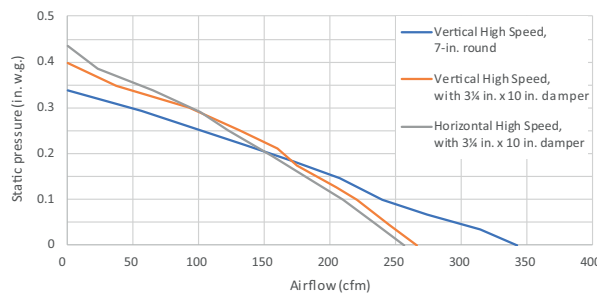

Slim lines and graceful radiuses combine to make Tenaya the perfect companion to today's contemporary kitchens. This beautiful design includes halogen lighting to light the cooktop and make cooking a pleasure.

SIZE	BLACK	STAINLESS	WHITE	GREASE FILTER (replacement)	NON-DUCTED FILTER
30 in.	TEN130BL	TEN130SS	TEN130WW	HPFA (Type "A0")	HPF1 (Type "Xa")
36 in.	TEN136BL	TEN136SS	TEN136WW	HPFA (Type "A0")	HPF1 (Type "Xa")

HVI PERFORMANCE								
Duct Orientation	Size	Damper	Sones		CFM			
			Normal	High	Normal	High 0.25 in. w.g.	High 0.1 in. w.g.	
Vertical - Rectangular	3¼ in. x 10 in.	Included	1.5	5.0	130	130	220	
Horizontal - Rectangular	3¼ in. x 10 in.	Included	1.5	5.0	110	120	210	
Round - Vertical	7 in.	Sold Separately	1.5	5.0	150	100	240	

FEATURES	
Max. Blower CFM*	300
Control type	2-speed Rocker
Delay off	no
Filter Clean Reminder	no
Heat Sentry™	no
ADA Capable	yes
Lighting	2-level Halogen (not included)
Grease Filter	Open Mesh (Qty. 1)
Installation Hardware	Standard
ENERGY STAR®	no
Recirculation	Non-ducted filter sold separately

AC INPUT	
120 V, 60 Hz - 1.4 AMPS	

OPTIONAL ACCESSORIES	
7-in. Round Damper	BP87Q
Make-up Air Dampers	MD6TU, MD8TU and MD10TU

MOUNTING HEIGHT	
18 in. to 24 in. from cooktop to bottom of hood	

LIMITED WARRANTY	
1-year (See installation manual for full warranty text.)	

FOR INDOOR USE ONLY

HVI-2100 CERTIFIED RATINGS comply with new testing technologies and procedures prescribed by the Home Ventilating Institute, for off-the-shelf products, as they are available to consumers. Product performance is rated at 0.1 and 0.25 in. static pressure at high speed based on tests conducted in an HVI-approved state-of-the-art test laboratory. Sones are a measure of humanly-perceived loudness, based on laboratory measurements.

* Where noted performance rating is not HVI certified but was established in accordance with HVI Standardized test procedure.