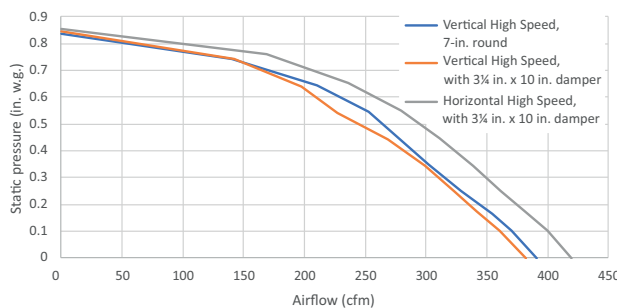

HVI-2100 CERTIFIED RATINGS comply with new testing technologies and procedures prescribed by the Home Ventilating Institute, for off-the-shelf products, as they are available to consumers. Product performance is rated at 0.1 and 0.25 in. static pressure at high speed based on tests conducted in an HVI-approved state-of-the-art test laboratory. Sones are a measure of humanly-perceived loudness, based on laboratory measurements.
* Max. blower CFM indicates the performance of the hood blower in open air.

99045756G