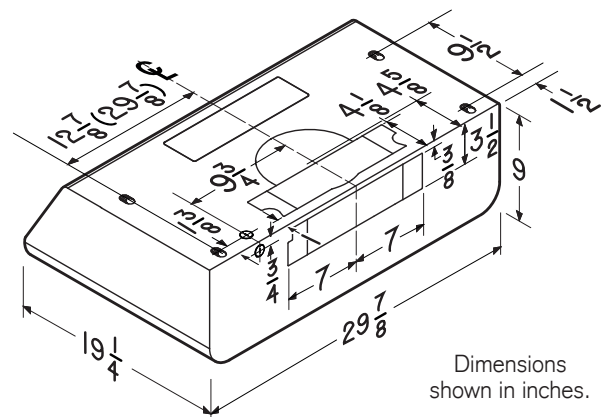

Broan brings you a bold new shape in a pro-style hood. The combination of high performance blower, deep canopy design and hybrid baffle filtration will satisfy even the most demanding cooks.

SIZE	STAINLESS	GREASE FILTERS (replacement)	NON-DUCTED FILTERS
30 in.	BPDC130SS	HPFA424 (Type B5)	HPF24 (Type Xb)

HVI PERFORMANCE							
Duct Orientation	Size	Damper	Sones		CFM		
			Normal	High	Normal	High 0.25 in. w.g.	High 0.1 in. w.g.
Vertical - Rectangular	3¼ in. x 10 in.	Included	0.4	6.0	140	310	360
Horizontal - Rectangular	3¼ in. x 10 in.	Included	0.4	5.5	150	340	400
Round - Vertical	7 in.	Sold Separately	0.4	5.5	140	320	370

FEATURES	
Max. Blower CFM*	450
Control type	2-speed Rocker
Delay off	no
Filter Clean Reminder	no
Heat Sentry™	no
ADA Capable	yes
Lighting	2-level 50 W Halogen (included)
Grease Filters	Hybrid/Baffle (Qty. 2)
Installation Hardware	EZ1 brackets
ENERGY STAR®	no
Recirculation	Non-ducted filters sold separately

AC INPUT	
120V, 60 Hz - 2.2 AMPS	

OPTIONAL ACCESSORIES	
7-in. Round Damper	BP87Q
7-in. Round Adapter Plate	SR680508
ADA wiring kit	HAWRK3
Make-up Air Dampers	MD6TU, MD8TU and MD10TU

MOUNTING HEIGHT	
18-in. to 30-in. from cooktop to bottom of hood	

LIMITED WARRANTY	
1-year (See installation manual for full warranty text.)	

FOR INDOOR USE ONLY

Dimensions shown in inches.