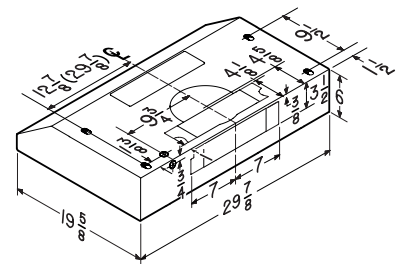

Venmar Ventilation ULC
550 Lemire Blvd
Drummondville (Quebec) J2C 7W9
1-877-896-1119

www.Broan-NuTone.ca

Specifications subject to change without notice.
©2020 Venmar Ventilation ULC