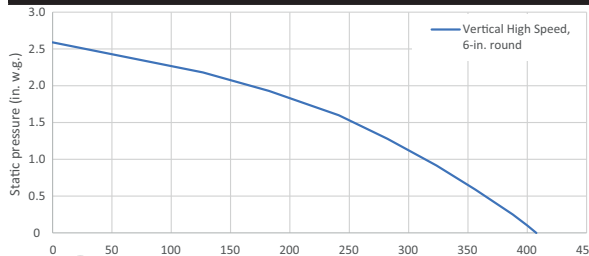

AC INPUT	
120 V, 60 Hz - 2.6 AMPS	
OPTIONAL ACCESSORIES (sold separately)	
Flue Extension for 10-ft. ceiling	FXN58SS
Non-Duct Kit	ARKBWP
Airflow Reducer (< 300 CFM)	ARP6
MOUNTING HEIGHT	
26-in. from cooktop to bottom of hood	
LIMITED WARRANTY	
1-year (See installation manual for full warranty text.)	
FOR INDOOR USE ONLY