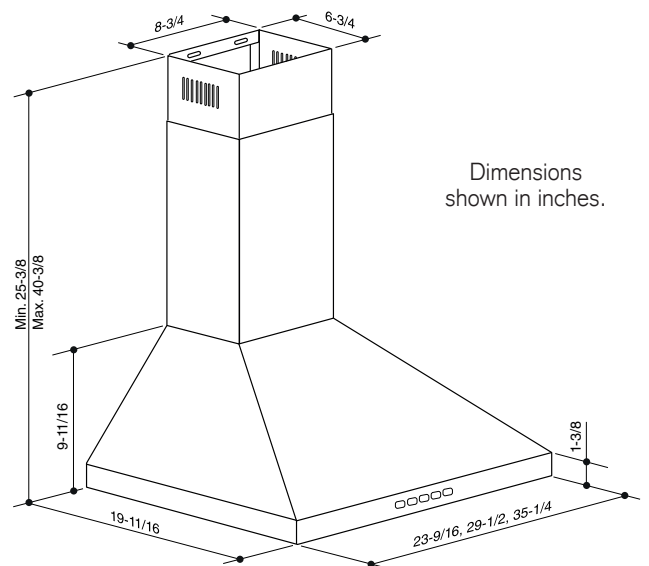

AC INPUT	
120 V, 60 Hz - 2.6 AMPS	
OPTIONAL ACCESSORIES (sold separately)	
Flue Extension for 10-ft. ceiling	FXN58SS
Non-Duct Kit	ARKBWP
Airflow Reducer (< 300 CFM)	ARP6
MOUNTING HEIGHT	
26-in. from cooktop to bottom of hood	
LIMITED WARRANTY	
1-year (See installation manual for full warranty text.)	
FOR INDOOR USE ONLY